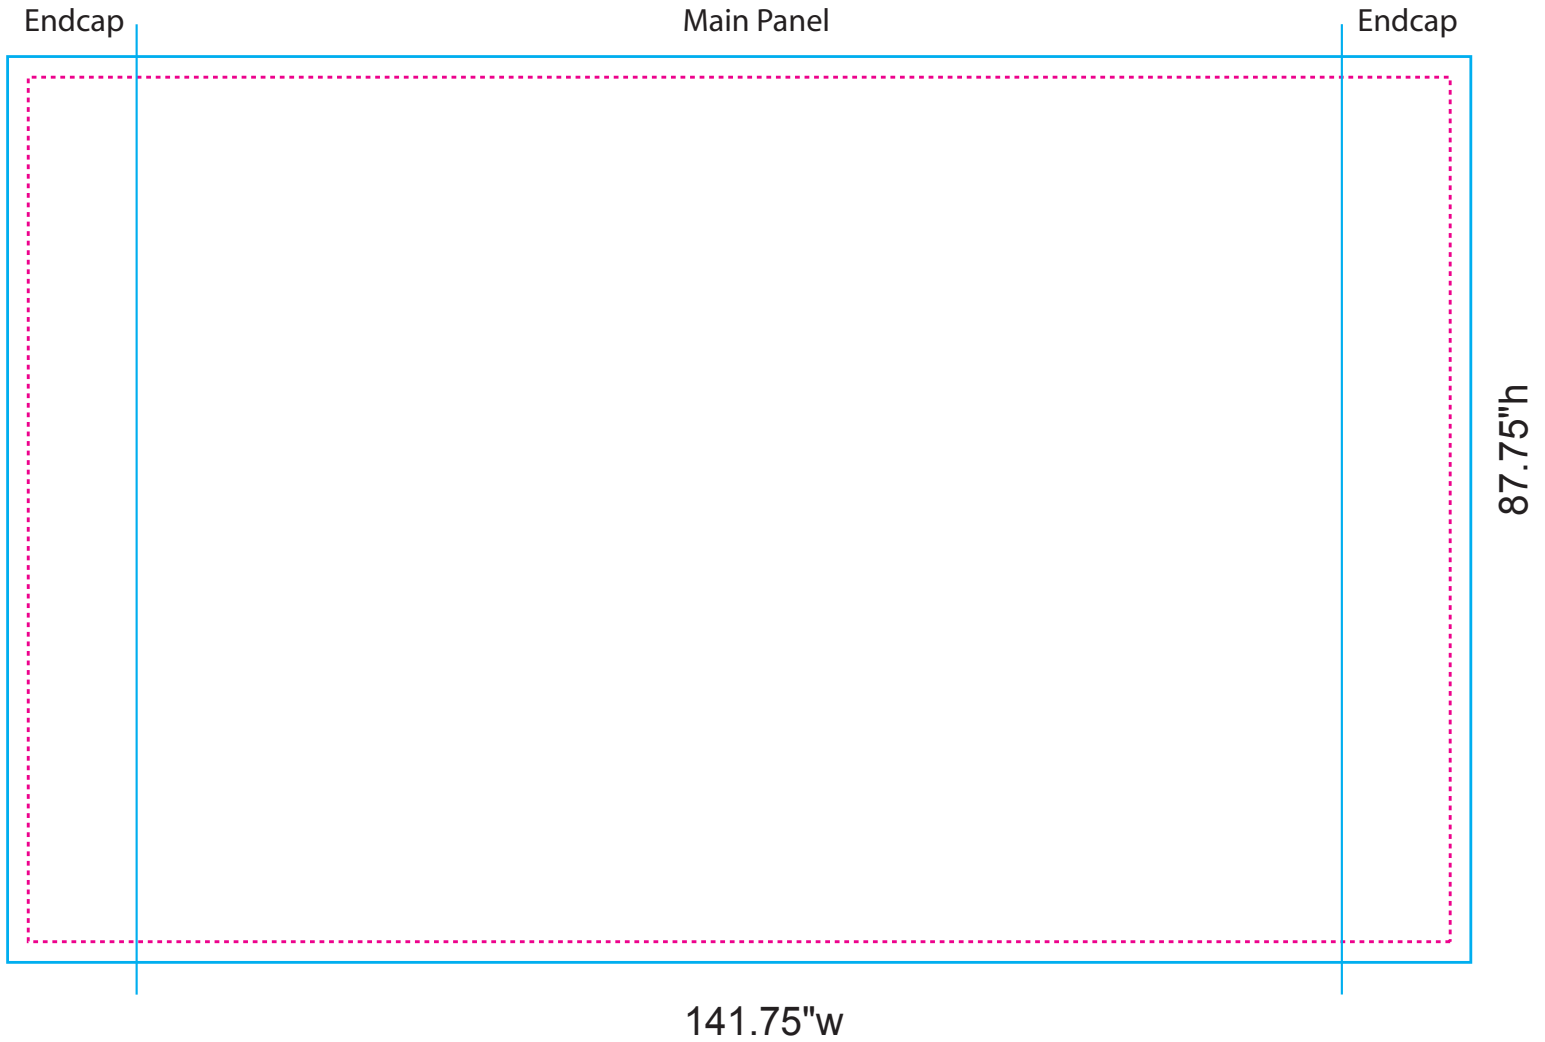

4x3 Straight Burst With Endcaps

Final size: 141.75" w x 87.75" h
Stitching area: 137.75" w x 83.75" h

Please make sure text and images are at least 1" away from stitching and panel break.